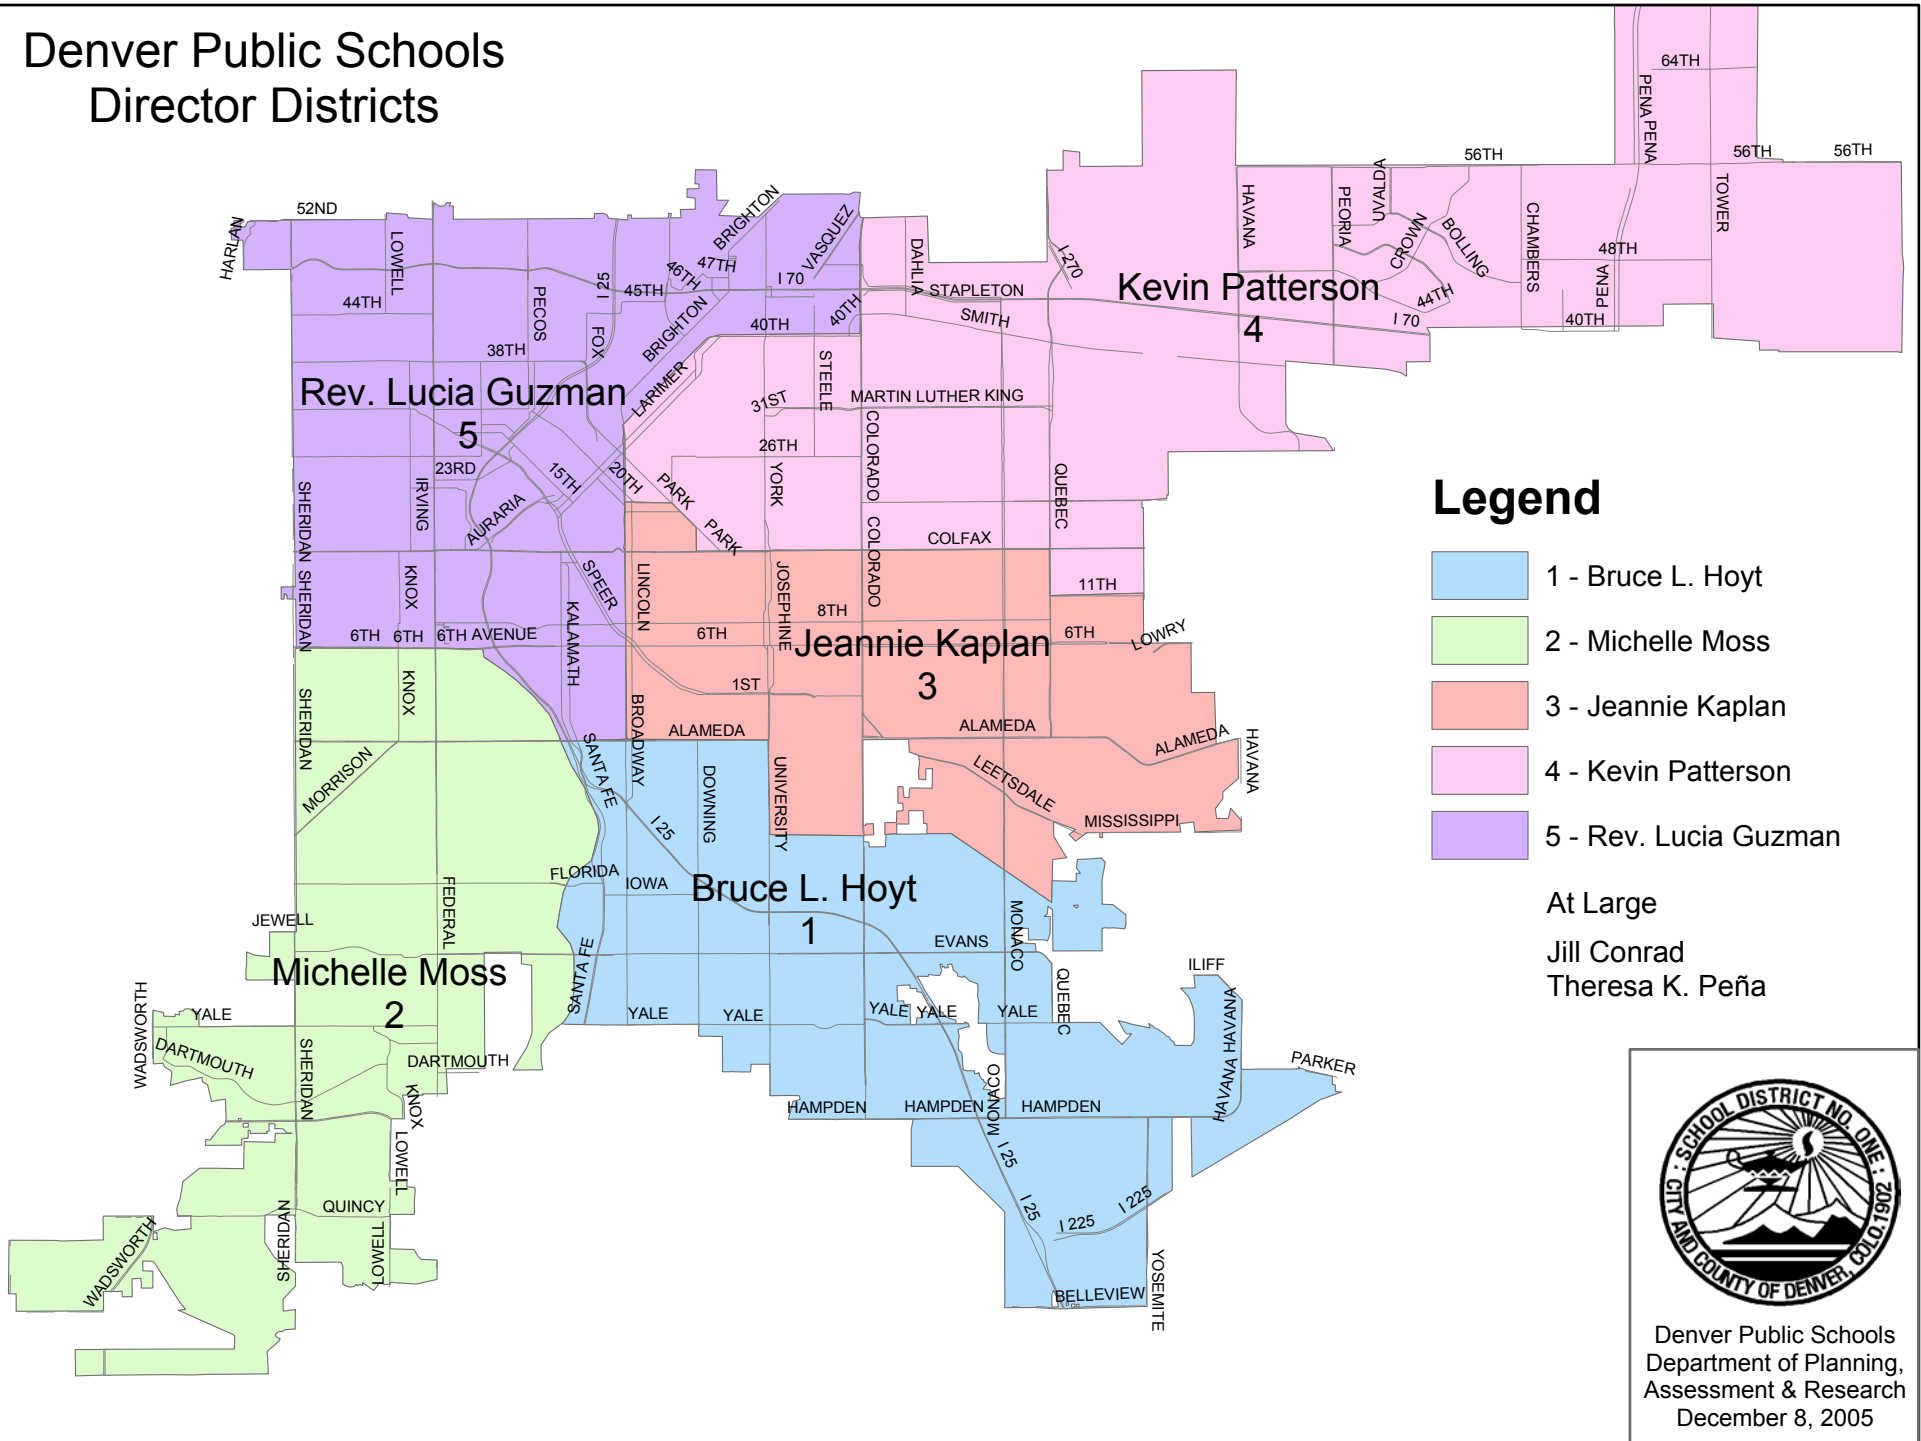

Denver Public Schools Director Districts

Legend

- 1 - Bruce L. Hoyt
- 2 - Michelle Moss
- 3 - Jeannie Kaplan
- 4 - Kevin Patterson
- 5 - Rev. Lucia Guzman

At Large
Jill Conrad
Theresa K. Peña

Denver Public Schools
Department of Planning,
Assessment & Research
December 8, 2005