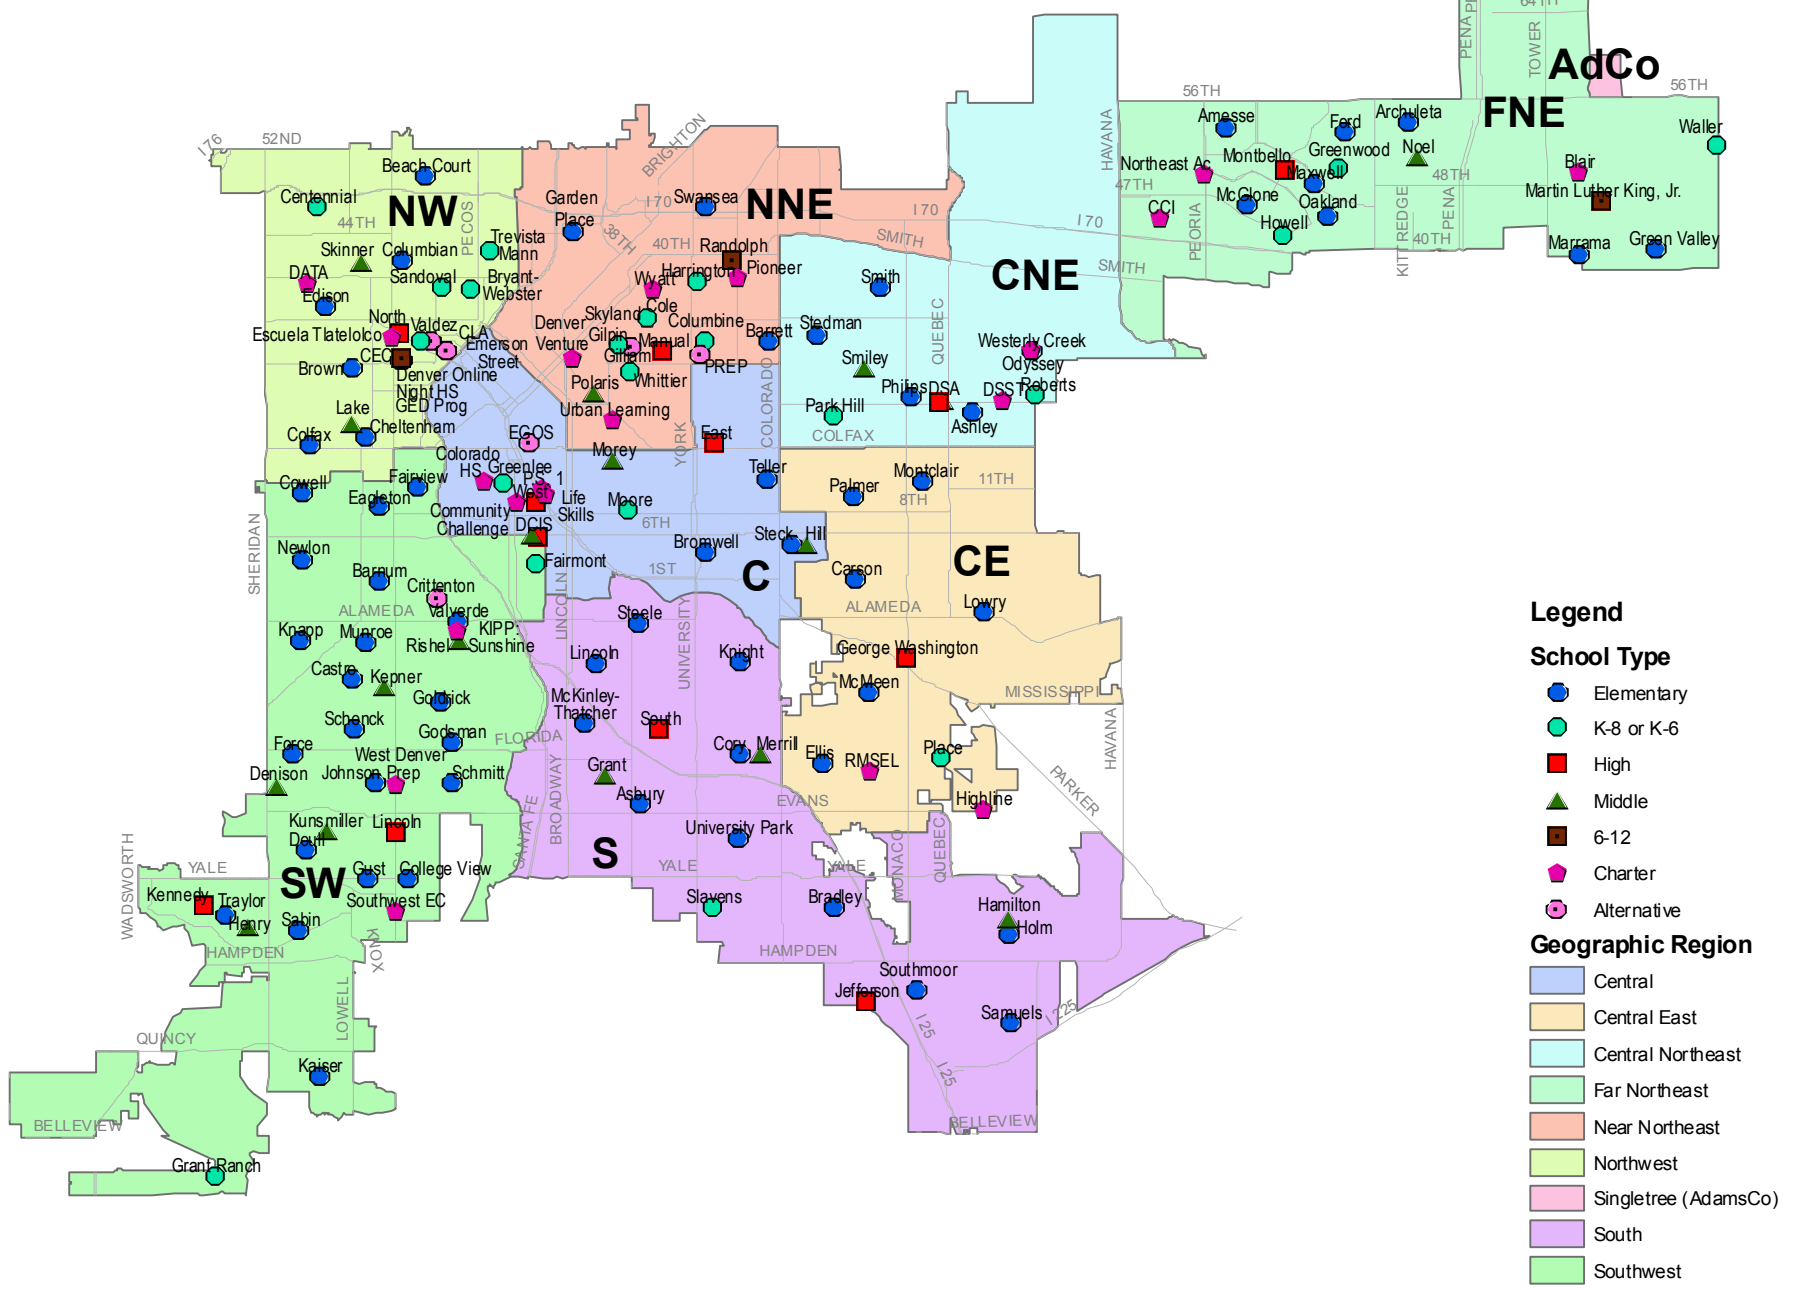

# Schools by Geographic Region - 2008-09

## Legend

### School Type

- Elementary
- K-8 or K-6
- High
- ▲ Middle
- 6-12
- ⬠ Charter
- Alternative

### Geographic Region

- Central
- Central East
- Central Northeast
- Far Northeast
- Near Northeast
- Northwest
- Singletree (AdamsCo)
- South
- Southwest