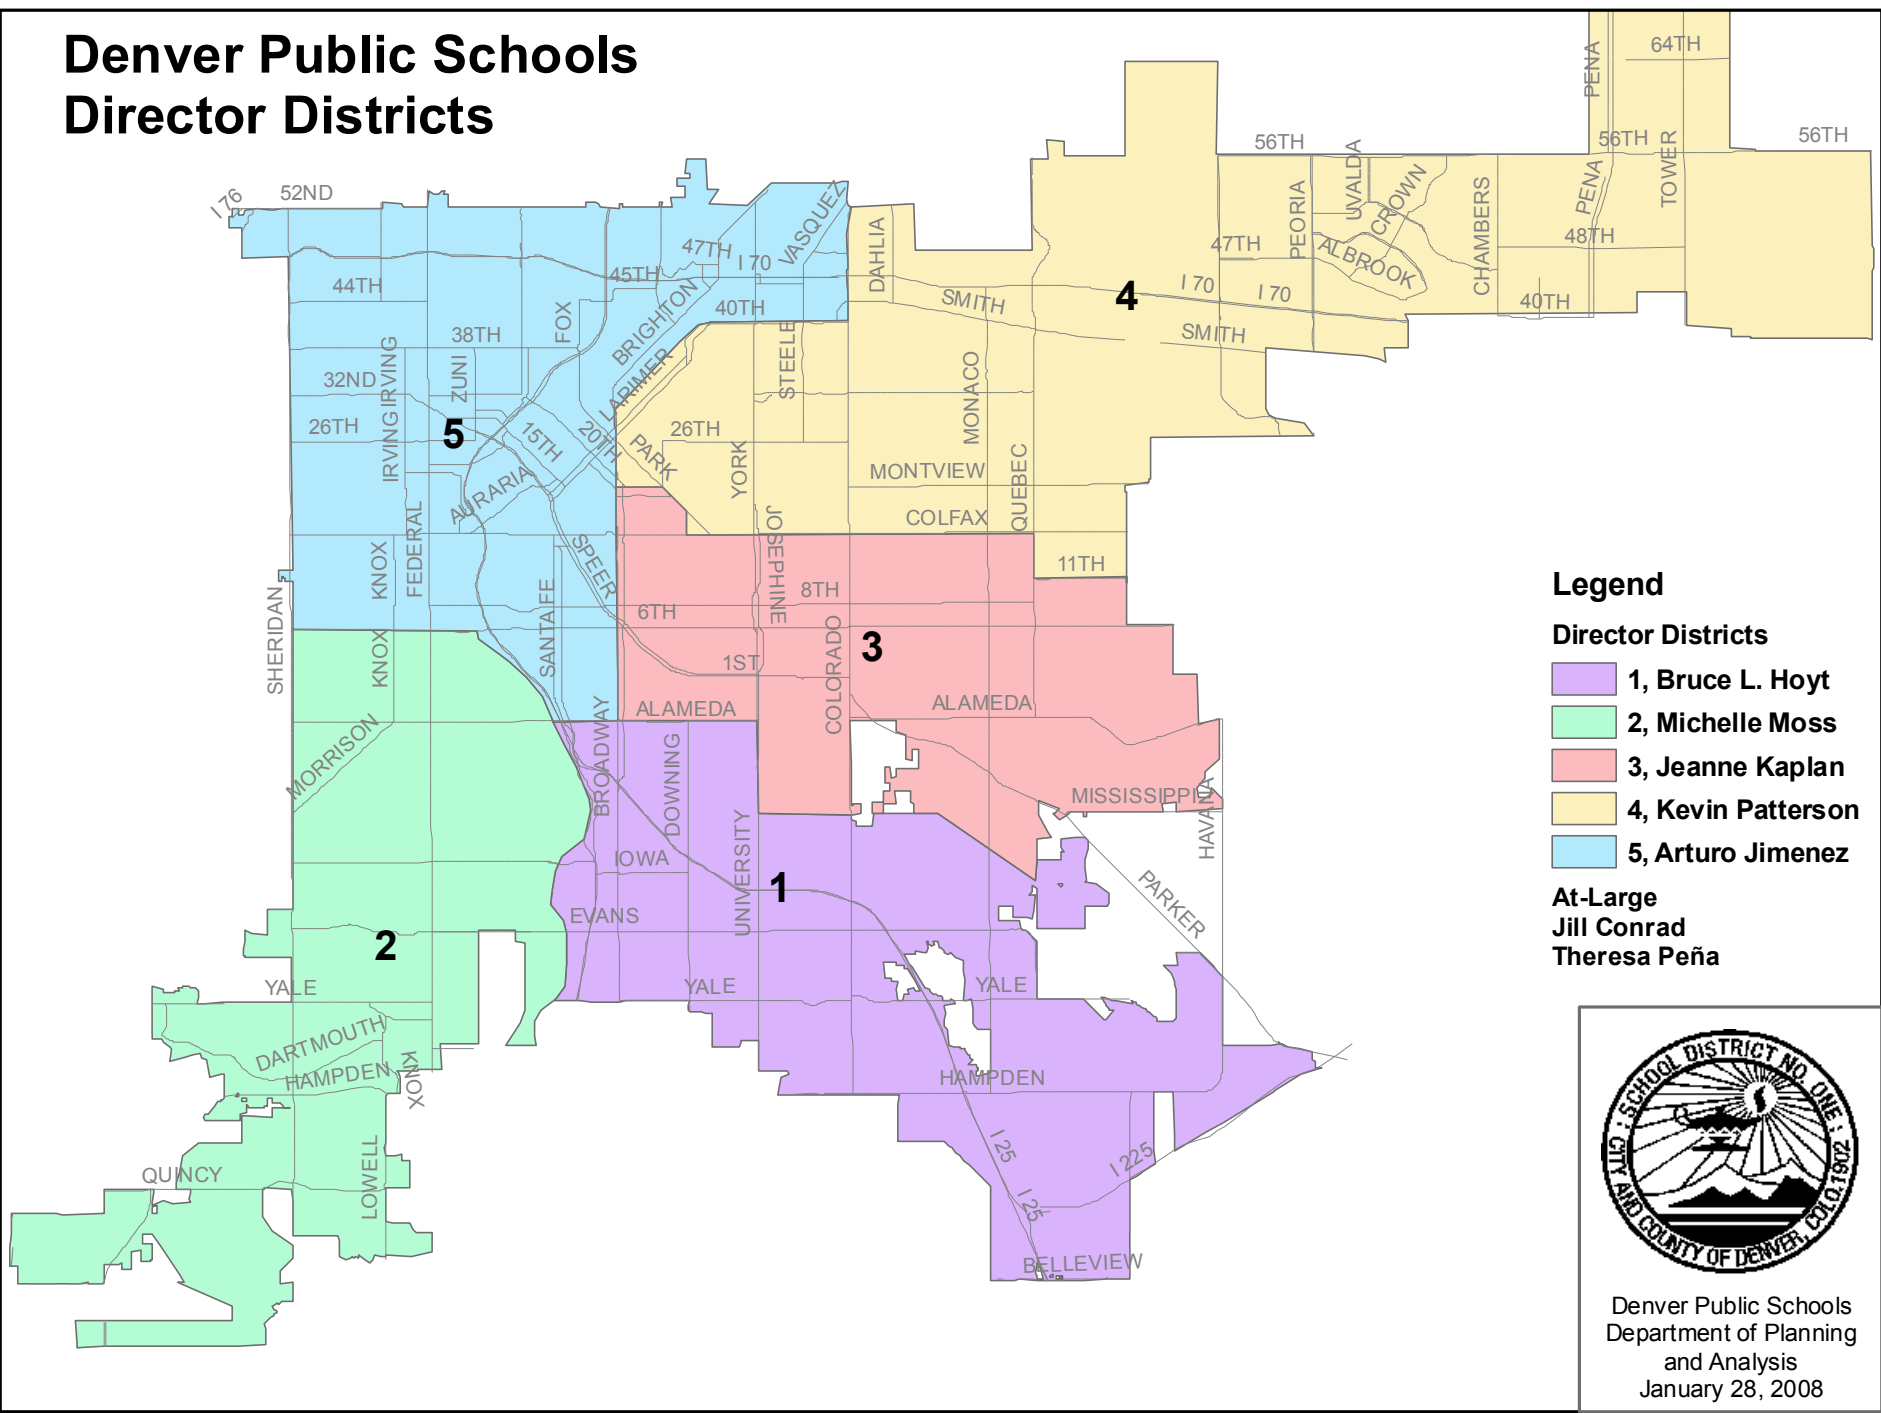

Denver Public Schools Director Districts

Legend

- Director Districts**
- 1, Bruce L. Hoyt
 - 2, Michelle Moss
 - 3, Jeanne Kaplan
 - 4, Kevin Patterson
 - 5, Arturo Jimenez

At-Large
Jill Conrad
Theresa Peña